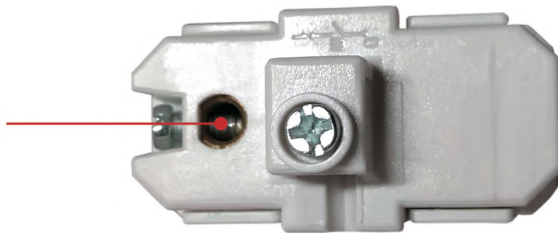

Maximize the free space, less than 20mm depth.

Screw terminals, for all kinds of wires.

Simon socket employs "children safety lock" protection, it prevents people putting strange objects into the plug holes.

Connection diagram on the back for easy recognition of function.

Fast connection terminals to save time. (1,5mm² - 4mm²)

Product with PC material, high strength and good fire resistance.

Current carrying parts are made by tin phosphor bronze with high electrical conductivity and heat dissipation properties.