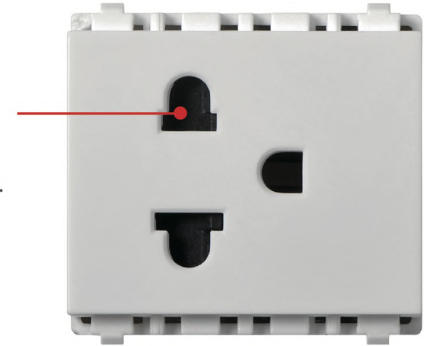

Design inspiration

Run away from straight corners, give rise to rounded corners.

Smooth
surface

Rough
surface

2 different surfaces,
2 different textures.
The perfect combination.

Details matter

Mounting and dismounting from the back frame is easy thanks to the fast action notches.

Maximize the free space, less than 20mm depth.

Screw terminals, for all kinds of wires.

Simon socket employs "children safety lock" protection, it prevents people putting strange objects into the plug holes.

Connection diagram on the back for easy recognition of function.

Fast connection terminals to save time. (1,5mm² - 4mm²)

Product with PC material, high strength and good fire resistance.

Current carrying parts are made by tin phosphor bronze with high electrical conductivity and heat dissipation properties.

Every solution for your daily needs.

Fast connection			
Picture	Code	Product Description	Terminal
	HV31	1 Gang 1 Way Switch Module (S)	Fast
	HV32	1 Gang 2 Way Switch Module (S)	Fast
	HV21	1 Gang 1 Way Switch Module (M)	Fast
	HV22	1 Gang 2 Way Switch Module (M)	Fast
	HV11	1 Gang 1 Way Switch Module (XL)	Fast
	HV12	1 Gang 2 Way Switch Module (XL)	Fast
	HV721	2-pin Socket Module (S)	Fast
	HV80	Multi-standard Socket (L)	Fast
	HV82	Euro-US socket with earth contact (L)	Fast
	HV86	Twin Euro-US socket with earth contact (XL)	Fast