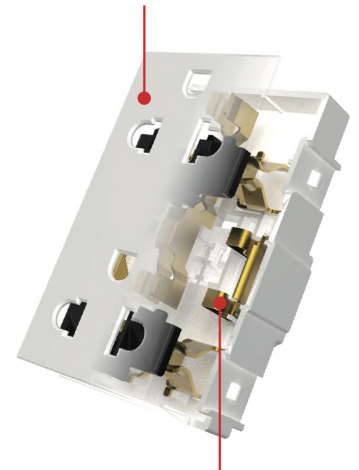

Maximize the free space, less than 20mm depth.

Screw terminals, for all kinds of wires.

Simon socket employs "children safety lock" protection, it prevents people putting strange objects into the plug holes.

Connection diagram on the back for easy recognition of function.

Fast connection terminals to save time. (1,5mm² - 4mm²)

Product with PC material, high strength and good fire resistance.

Current carrying parts are made by tin phosphor bronze with high electrical conductivity and heat dissipation properties.

Every solution for your daily needs.

Fast connection			
Picture	Code	Product Description	Terminal
	HV31	1 Gang 1 Way Switch Module (S)	Fast
	HV32	1 Gang 2 Way Switch Module (S)	Fast
	HV21	1 Gang 1 Way Switch Module (M)	Fast
	HV22	1 Gang 2 Way Switch Module (M)	Fast
	HV11	1 Gang 1 Way Switch Module (XL)	Fast
	HV12	1 Gang 2 Way Switch Module (XL)	Fast
	HV721	2-pin Socket Module (S)	Fast
	HV80	Multi-standard Socket (L)	Fast
	HV82	Euro-US socket with earth contact (L)	Fast
	HV86	Twin Euro-US socket with earth contact (XL)	Fast

Screw connection			
Picture	Code	Product Description	Terminal
	HV311	1 Gang 1 Way Switch Module (S)	Screw
	HV321	1 Gang 2 Way Switch Module (S)	Screw
	HV211	1 Gang 1 Way Switch Module (M)	Screw
	HV221	1 Gang 2 Way Switch Module (M)	Screw
	HV111	1 Gang 1 Way Switch Module (XL)	Screw
	HV121	1 Gang 2 Way Switch Module (XL)	Screw
	HV2021	20A Switch Module (S)	Screw
	HV7211	2-pin socket Module-Screw (S)	Screw
	HV821	Euro-US socket with earth contact (L)	Screw
	HV861	Twin Euro-US socket with earth contact (XL)	Screw