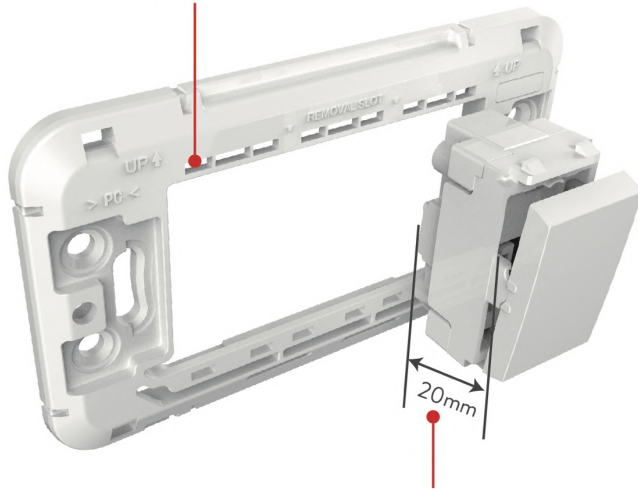

Design inspiration

Run away from straight corners, give rise to rounded corners.

Smooth
surface

Rough
surface

2 different surfaces,
2 different textures.
The perfect combination.

Details matter

Mounting and dismounting from the back frame is easy thanks to the fast action notches.

Maximize the free space, less than 20mm depth.

Screw terminals, for all kinds of wires.

Simon socket employs "children safety lock" protection, it prevents people putting strange objects into the plug holes.

Connection diagram on the back for easy recognition of function.

Fast connection terminals to save time. (1,5mm² - 4mm²)

Product with PC material, high strength and good fire resistance.

Current carrying parts are made by tin phosphor bronze with high electrical conductivity and heat dissipation properties.