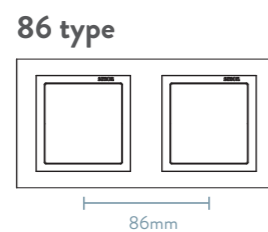

Benefits

Ultrasonic soldering
More reliable and protects the environment.

U type spring toggle
With instant on/off and safer.

Double-hole compression wiring
Suitable for many types of cables.

45 degree wiring
Easy to do the wiring in a limited space. It reduces the installation time.

Color frames
Customized frames available in different colors, suitable for any environment.

Children safety lock
Designed to prevent children from getting electrocuted.

Whole current flow
The large section area gives excellent conductivity avoiding danger and overheats.

Multiple structure
Multi-gang frame, tidy and unique.

Environmental friendly
Recyclable and environmentally friendly materials.