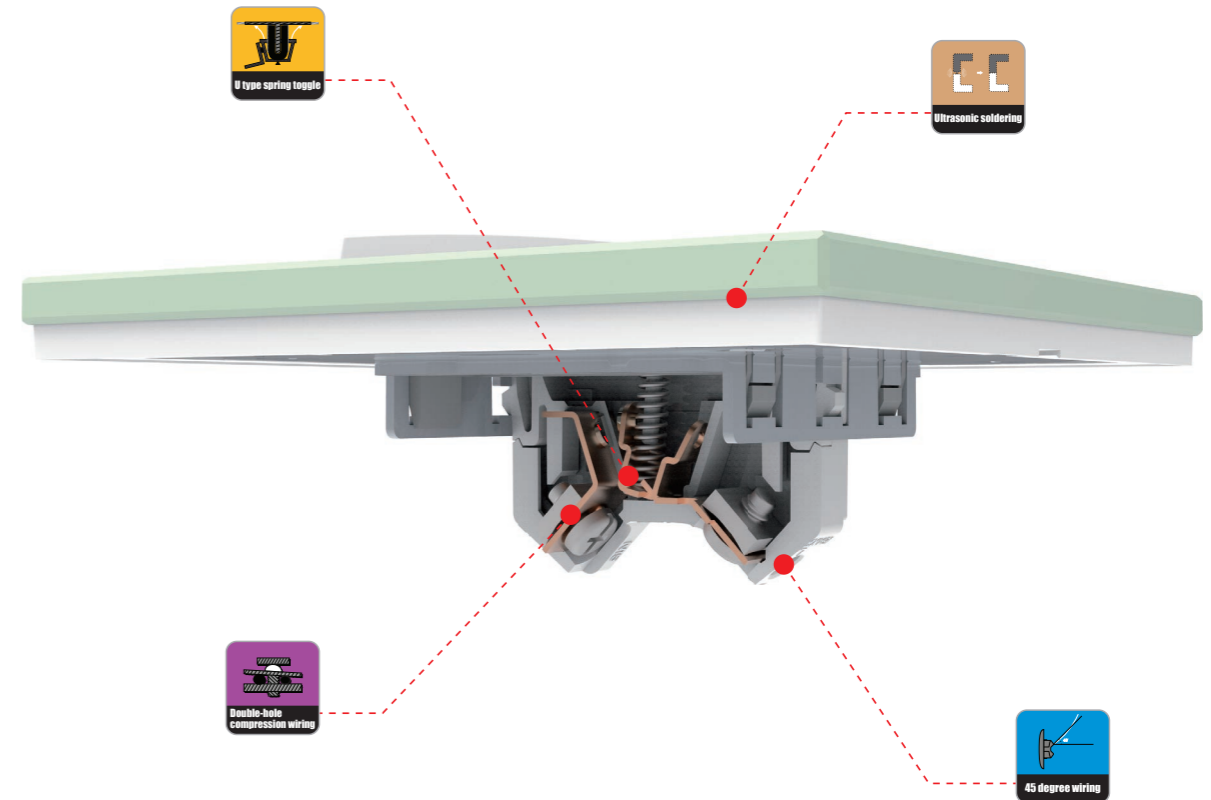

Simon V8

More protection: safer and durable

No:1
Glass/metal frame

Tempered glass/metal materials, glittering. It is strong and anti-abrasive.

No:2
PC structure Insulating layer

High quality PC plastic material from Bayer. The PC material is resistant to heat and transmits good elasticity. The double protection between the frame and the mechanism make it safer and durable.

No:3
Insulated steel baseboard

Resistant stainless steel based board with insulating coating. It is anti-corrosive with a strong base that allows better integration between the switch and the mounting box.

Benefits

Ultrasonic soldering
More reliable and protects the environment.

U type spring toggle
With instant on/off and safer.

Double-hole compression wiring
Suitable for many types of cables.

45 degree wiring
Easy to do the wiring in a limited space. It reduces the installation time.

Color frames
Customized frames available in different colors, suitable for any environment.

Children safety lock
Designed to prevent children from getting electrocuted.

Whole current flow
The large section area gives excellent conductivity avoiding danger and overheats.

Multiple structure
Multi-gang frame, tidy and unique.

Environmental friendly
Recyclable and environmentally friendly materials.