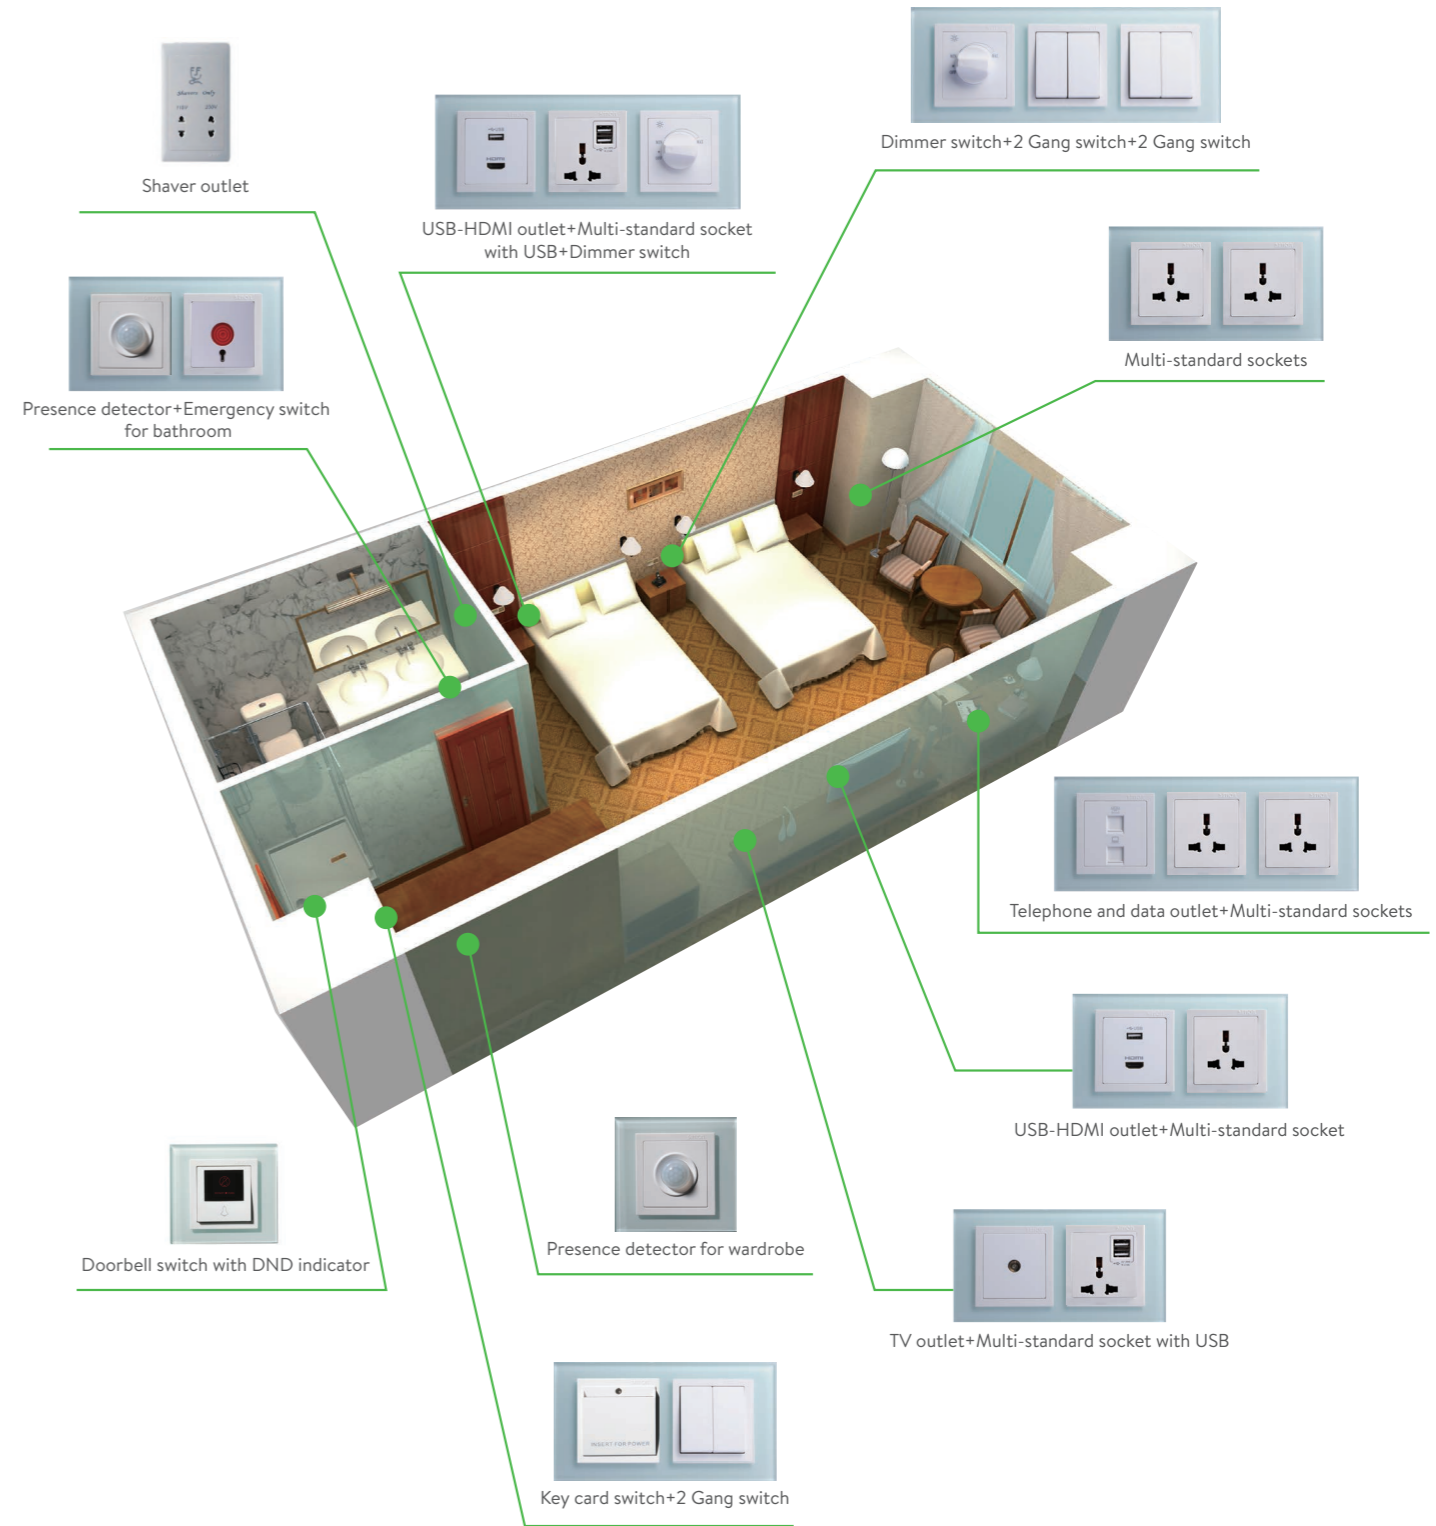

Multiple structure
 Multi-gang frame, tidy and unique.

Environmental friendly
 Recyclable and environmentally friendly materials.

Home Functionalities

USB-HDMI outlet+Data outlet+2 Pin socket
+Multi-standard socket with USB

1 Gang switch+2 Gang switch

Schuko+Schuko+Schuko

TV outlet+Telephone outlet+2 Pin socket+2 Pin socket
+Multi-standard socket with USB

Doorbell Switch

Multi-gang frame

The multi-gang frame keeps the wall neat.
It is possible to combine switch and sockets as you wish.

Multimedia sockets

HDMI+USB, VGA-3.5 outlet, AV-S outlet.
V8 series of TV, data and telecommunications sockets enable to meet the multi-media needs for both home and commercial usage.
Suitable for business man, families and users, it is possible to enjoy entertainment and work efficiently.

Doorbell with DND indicator

Key Card

Simon | V8

ELEGANT
LUXURY
DESIGN

ROCKER COLOURS

White, Black, Champagne

MULTIGANG FRAMES

1 Gang