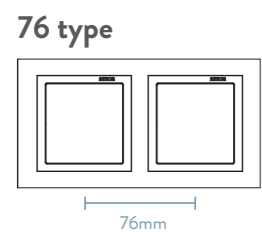

Benefits

Ultrasonic soldering
More reliable and protects the environment.

U type spring toggle
With instant on/off and safer.

Double-hole compression wiring
Suitable for many types of cables.

45 degree wiring
Easy to do the wiring in a limited space. It reduces the installation time.

Color frames
Customized frames available in different colors, suitable for any environment.

Children safety lock
Designed to prevent children from getting electrocuted.

Whole current flow
The large section area gives excellent conductivity avoiding danger and overheats.

Multiple structure
Multi-gang frame, tidy and unique.

Environmental friendly
Recyclable and environmentally friendly materials.