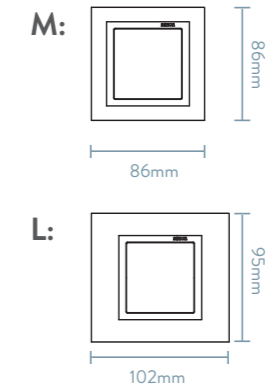

Modules and frames are separated.

COLOUR ▶

- White
- -56
  Champagne
- -26
  Black

DESCRIPTION	CODE	DESCRIPTION	CODE
		V8 KEY CARD FRAME	
1 Gang Basic Frame (M)	80811-42	Nature Key Card Frame (L)	80612-30
2 Gang Basic Frame (86 type)	80822-42	Nature Key Card Frame (M)	80613-30
3 Gang Basic Frame (86 type)	80832-42	Nature Key Card Frame (L)	80612-31
4 Gang Basic Frame (86 type)	80842-42	Nature Key Card Frame (M)	80613-31
5 Gang Basic Frame (86 type)	80852-42	Nature Key Card Frame (L)	80612-63
1 Gang Basic Frame (M)	80811-48	Nature Key Card Frame (M)	80613-63
2 Gang Basic Frame (86 type)	80822-48	Nature Key Card Frame (L)	80612-64
3 Gang Basic Frame (86 type)	80832-48	Nature Key Card Frame (M)	80613-64
4 Gang Basic Frame (86 type)	80842-48	Nature Key Card Frame (L)	80612-69
5 Gang Basic Frame (86 type)	80852-48	Nature Key Card Frame (M)	80613-69
		Basic Key Card Frame (90mm*86mm)	80813
		Basic Key Card Frame (90mm*86mm)	80813-61
		Basic Key Card Frame (90mm*86mm)	80813-56
		Classic Key Card Frame (M)	80815-42
		Classic Key Card Frame (M)	80815-48