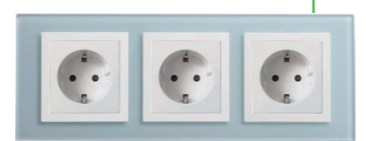

1 Gang switch+2 Gang switch

Schuko+Schuko+Schuko

TV outlet+Telephone outlet+2 Pin socket+2 Pin socket
+Multi-standard socket with USB

Doorbell Switch

Multi-gang frame

The multi-gang frame keeps the wall neat.
It is possible to combine switch and sockets as you wish.